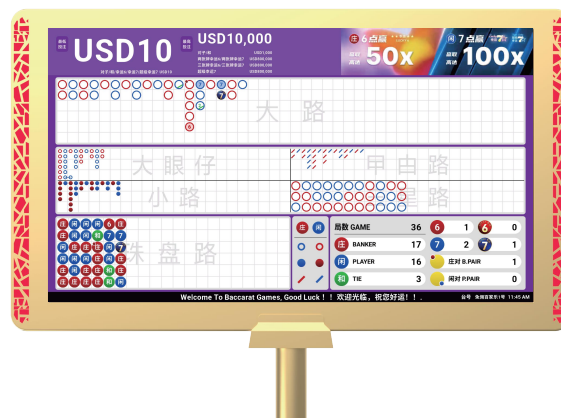

DY07 - Dual-Screen Display with Insert LEDs

Applications: Baccarat, Dragon Tiger, Niuniu, and other gaming tables

- The DY07 Display is a professional-grade monitor designed specifically for gaming tables.
- It offers stable performance, vivid color reproduction, and seamless integration with casino control systems.
- Built for 24/7 operation, the display ensures high reliability and smooth visual presentation during continuous gaming sessions.

Model: DY07

Features & Benefits

Suitable for Baccarat, Poker and Progressives

Designed for casino table environments

Visually striking laser-cut frame with inset LEDs

Double-sided screens to attract more players to a table and increase marketing potential

Display Software System provides multiple skin options

Product Specifications

DY07 27"

Height	790mm
Width	695mm
Thickness	90mm
Color	Gold
Pole cut out (diameter)	Ø49mm
Screen	Double-sided configuration
Available sizes	Available in 27" Screens
Viewing angle	178°
Full High Definition	1920*1080
Voltage	AC110~220V, DC12V-5A
Input	HDMI x 1 Cable input, USB x 1 Cable input
Software system option	Baccarat, Dragon Tiger, Niuniu software system