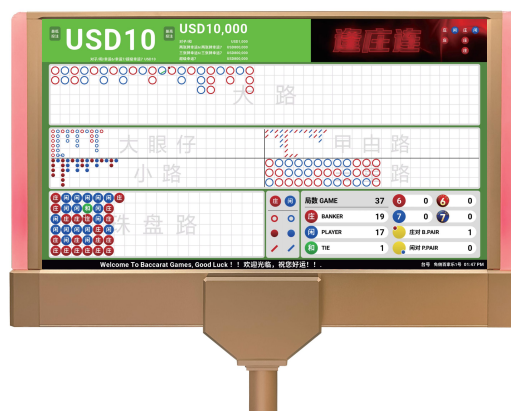

## DY08 - Ultra-Slim Dual-Screen Display with inset LEDs

Applications: Baccarat, Niu Niu, and other gaming tables

- The DY08 Display is a professional-grade monitor designed specifically for gaming tables.
- It offers stable performance, vivid color reproduction, and seamless integration with casino control systems.
- Built for 24/7 operation, the display ensures high reliability and smooth visual presentation during continuous gaming sessions.

### Features & Benefits

Suitable for Baccarat, Poker and Progressives

Designed for casino table environments

Ultra-thin screen with inset LEDs

Double-sided screens to attract more players to a table and increase marketing potential

Display Software System provides multiple skin options

### DY08 27"

Height	840mm
Width	700mm
Thickness	90mm
Color	Gold, Bronze
Pole cut out (diameter)	Ø49mm
Screen	Double-sided configuration
Available sizes	Available in 27" and 32" Screens
Viewing angle	178°
Full High Definition	1920*1080
Voltage	AC110~220V, DC12V-5A
Input	HDMI x 1 Cable input, USB x 1 Cable input
Software system option	Baccarat, Dragon Tiger, Niuniu software system