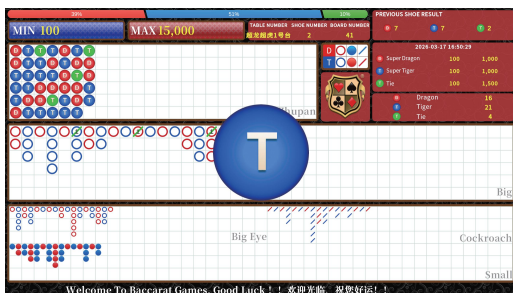

## Software Core Features

Automatically generate Dragon Tiger results trend.

Results trigger lighting effects for a more stunning visual experience

Supports multi-language interface and customizable theme colors.

Large winner icon.

Displays table information.

Dragon Win:

Tiger Win:

Tie: