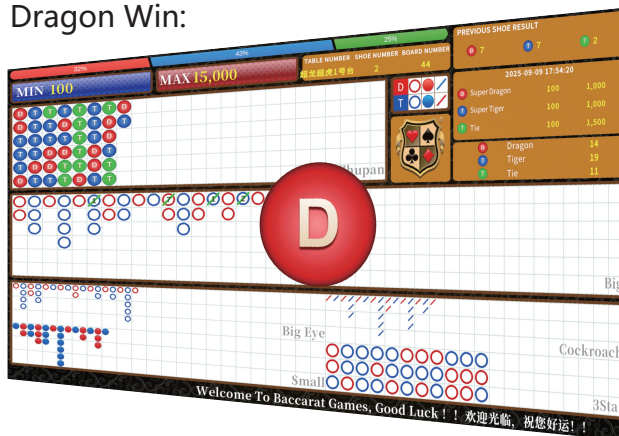

## Software Core Features

Automatically generate Dragon Tiger results trend.

Results trigger lighting effects for a more stunning visual experience

Supports multi-language interface and customizable theme colors.

Large winner icon.

Displays table information.

Dragon Win:

Tiger Win:

Tie: