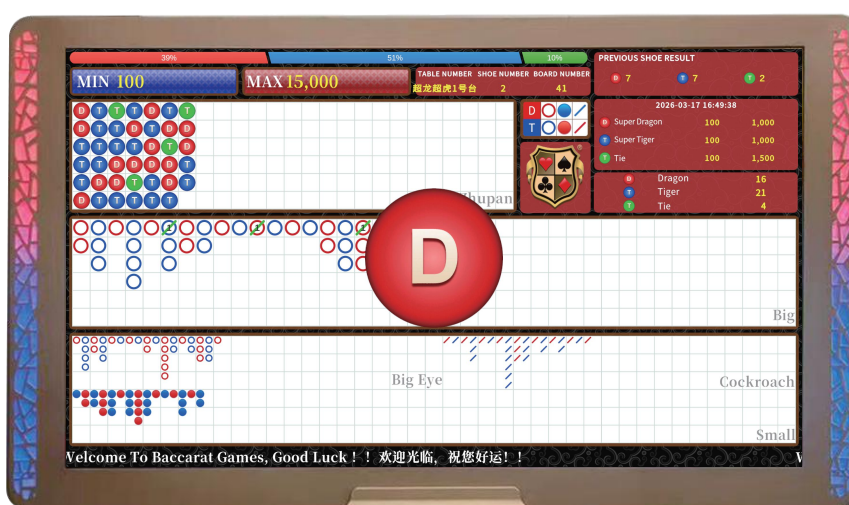

# DRADON TIGER software System - EC08 -V1

Casino System for Dragon Tiger Game

- The System is an intelligent game display platform designed specifically for casino dragon tiger tables.
- It visualizes game results, trends, and statistics in real time — delivering an intuitive, dynamic, and engaging display experience for both players and dealers.
- Engineered for stability, compatibility, and visual impact, it seamlessly integrates with display and LED lights modules to enhance the overall casino floor experience.

## System core value

Real-time display of dragon tiger results and winning streaks.

Smart dynamic lighting linked to game results.

Helps players quickly understand game trends.

support customizable interface and multiple language.

## Software Core Features

Automatically generate Dragon Tiger results trend.

Results trigger lighting effects for a more stunning visual experience

Supports multi-language interface and customizable theme colors.

Large winner icon.

Displays table information.

Dragon Win:

Tiger Win:

Tie: