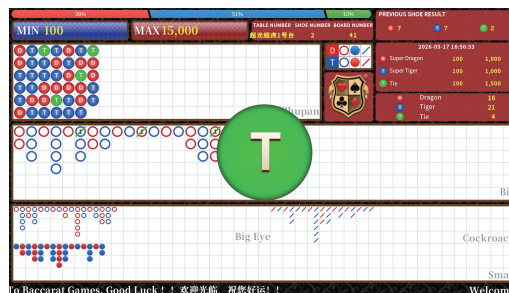

Large winner icon.

Displays table information.

Dragon Win:

Tiger Win:

Tie:

## System Architecture