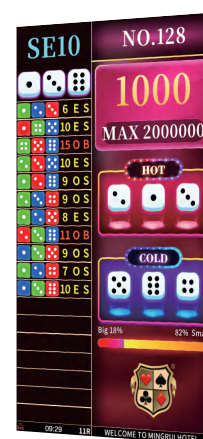

SIC BO software system - vertical version - EC11-1

Casino System for Roulette Game

- The Sic Bo software system is an intelligent display system designed specifically for Sic Bo gaming tables.
- The system needs to manual input points on the three dices roll for each round and automatically generates corresponding results on the display.

Calculate and display hot dice points and cold dice points.

The system have big/small, odd/even, and panther gameplays.

Display table Minimum and Maximum bet limits.

System Architecture