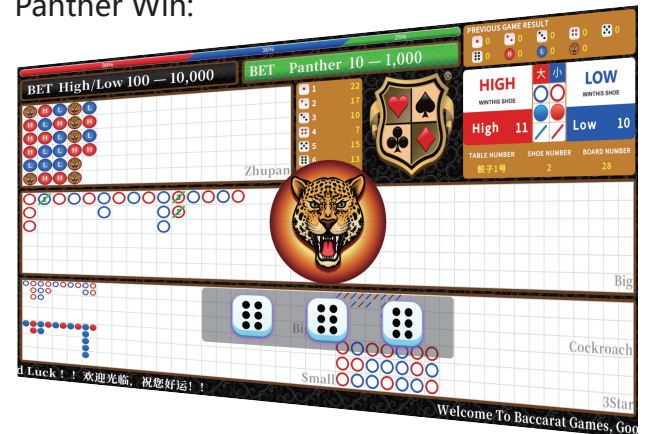

Software Core Features

Game results synchronize with the dual-side lighting effects

Animated transitions for game result announcements

Adjustable casino logo, screen layout, icon size, and color settings, multiple language support.

Panther Win: