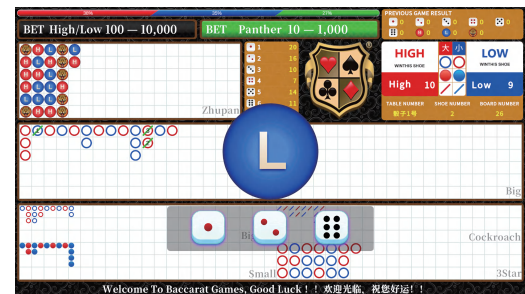

# SIC BO software system - Horizontal version - EC11

Smart System for Casino Gaming

- The Sic Bo software system is an intelligent display system designed specifically for Sic Bo gaming tables.
- The system needs to manual input points on the three dices roll for each round and automatically generates corresponding results on the display, LED lights modules could attract player from afar.

## Applications Scenario

Suitable for all types of casinos, integrated entertainment centers, and VIP Sic Bo tables.

The system can be used as a standalone display module or integrated with intelligent monitoring to achieve automated lottery draws, statistics, and ticket display.

## Software Core Features

Game results synchronize with the dual-side lighting effects

Animated transitions for game result announcements

Adjustable casino logo, screen layout, icon size, and color settings, multiple language support.

Panther Win:

High Win:

Low Win: