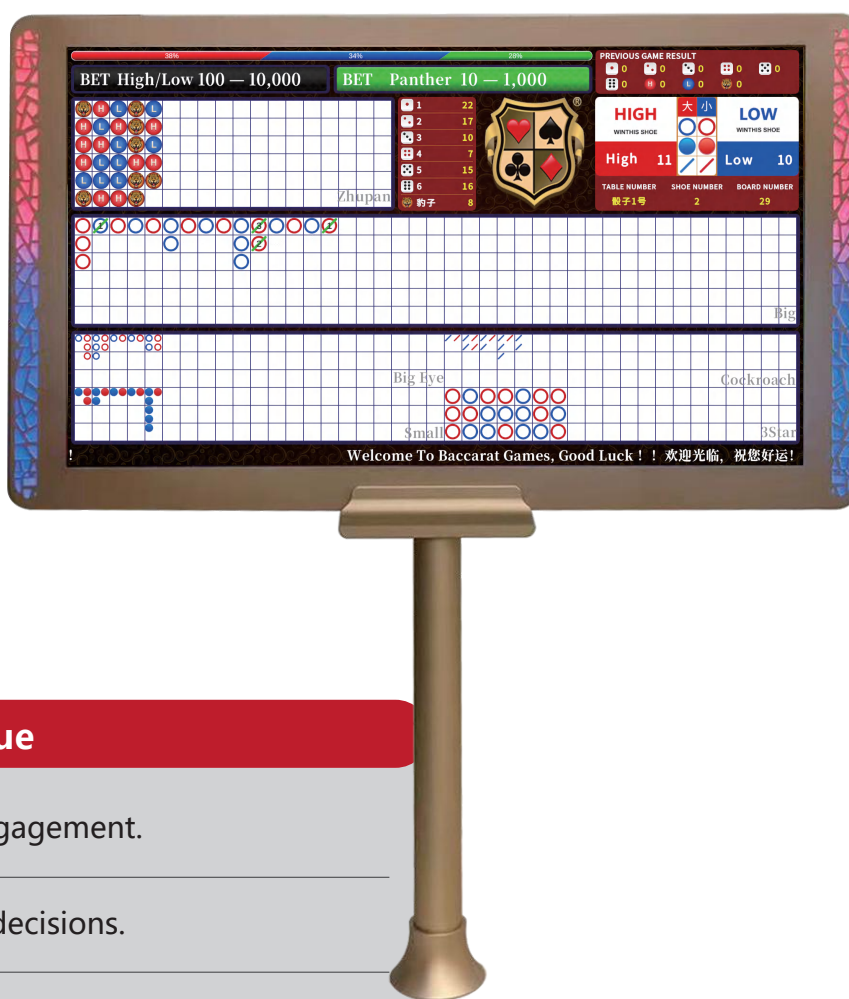

# SIC BO software system - Horizontal version - EC11

Smart System for Casino Gaming

- The Sic Bo software system is an intelligent display system designed specifically for Sic Bo gaming tables.
- The system needs to manual input points on the three dices roll for each round and automatically generates corresponding results on the display, LED lights modules could attract player from afar.

## System core value

Enhances player engagement.

Speeds up betting decisions.

Boosts table atmosphere.

Smart Dynamic Lighting Linked to Game Results

No data loss during power outage, stable and responsive operation for continuous use

## Applications Scenario

Suitable for all types of casinos, integrated entertainment centers, and VIP Sic Bo tables.

The system can be used as a standalone display module or integrated with intelligent monitoring to achieve automated lottery draws, statistics, and ticket display.

## Software Core Features

Game results synchronize with the dual-side lighting effects

Animated transitions for game result announcements

Adjustable casino logo, screen layout, icon size, and color settings, multiple language support.