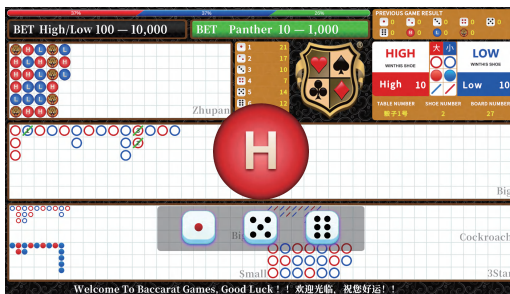

## Applications Scenario

Suitable for all types of casinos, integrated entertainment centers, and VIP Sic Bo tables.

The system can be used as a standalone display module or integrated with intelligent monitoring to achieve automated lottery draws, statistics, and ticket display.

## Software Core Features

Game results synchronize with the dual-side lighting effects

Animated transitions for game result announcements

Adjustable casino logo, screen layout, icon size, and color settings, multiple language support.

Panther Win:

High Win:

Low Win: