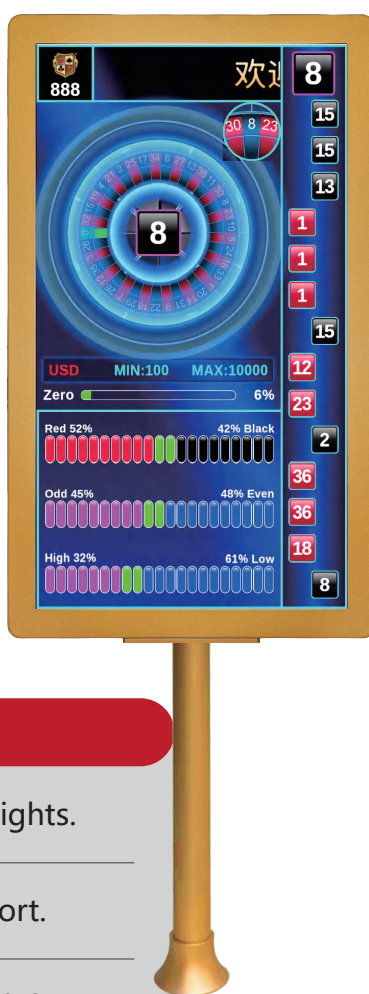

# Manual Roulette

## software system - EC12-V1

Casino System for Roulette Game

- The Manual roulette software system is an intelligent display solution designed specifically for roulette games. It displays winning numbers, colors, odds/evens, big/small distribution, and historical trends for each round in real time.
- Provide roulette tables with multi-dimensional trend displays to improve betting efficiency, table atmosphere, and professionalism.

## Feature Highlights

The logo can be changed to showcase the brand style of the venue.

Automatically calculate the frequency and probability distribution of odd/even, big/small, and red/black.

Supports historical number review.

Minimum and Maximum bet limits