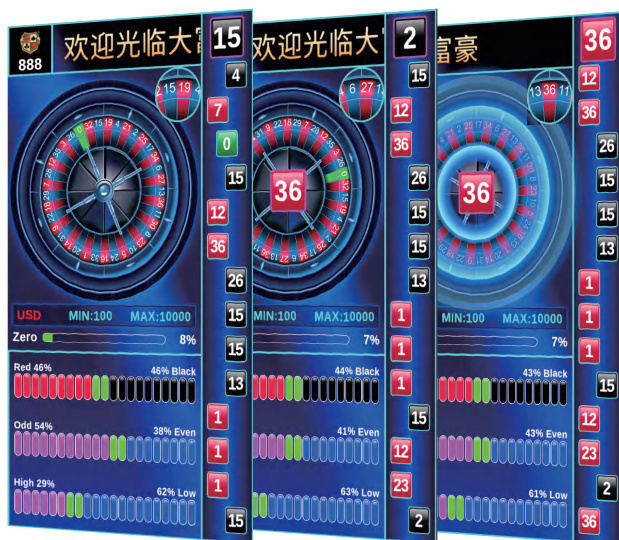

## software system - EC12-V1

Casino System for Roulette Game

- The Manual roulette software system is an intelligent display solution designed specifically for roulette games. It displays winning numbers, colors, odds/evens, big/small distribution, and historical trends for each round in real time.
- Provide roulette tables with multi-dimensional trend displays to improve betting efficiency, table atmosphere, and professionalism.

## Feature Highlights

The logo can be changed to showcase the brand style of the venue.

Automatically calculate the frequency and probability distribution of odd/even, big/small, and red/black.

Supports historical number review.

Minimum and Maximum bet limits